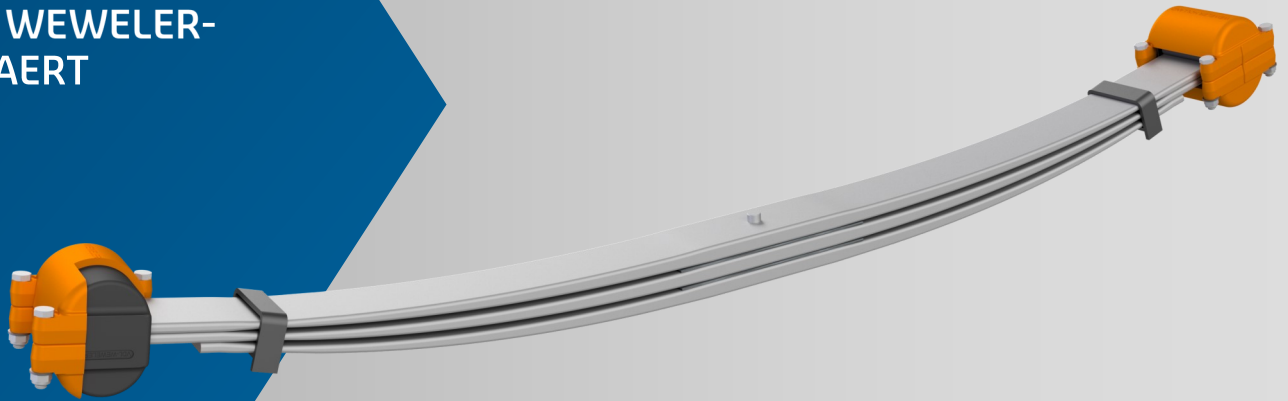

VDL WEWELER-
COLAERT

STEEL-RUBBER SUSPENSION

► Features & Benefits

- Available for a wide range of axle loads using 2 up to 5 leaves.
- Parabolic springs can be developed according to specific needs.
- Weld-On hanger bracket for universal use.
- Maintenance free.
- Long service life.
- Universally applicable.
- No suspension rods required.
- Quiet and comfortable suspension due to the rubber in the brackets.